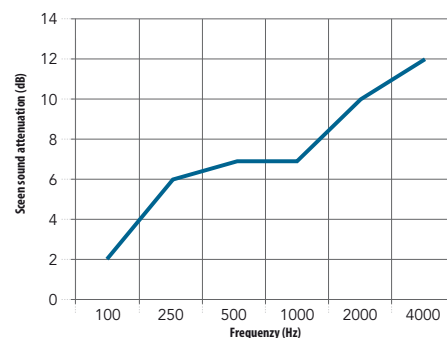

**Total size of test object:**  
3,40 x 1,30m

Frequency (Hz)	Seen sound attenuation (dB)
125	1
250	4
500	4
1000	5
2000	7
4000	11

$\Delta L_s$	5
$\Delta L_{s,w}$	4

**Total size of test object:**  
4,80 x 1,80m

Frequency (Hz)	Seen sound attenuation (dB)
125	2
250	6
500	7
1000	7
2000	10
4000	12

$\Delta L_s$	7
$\Delta L_{s,w}$	7